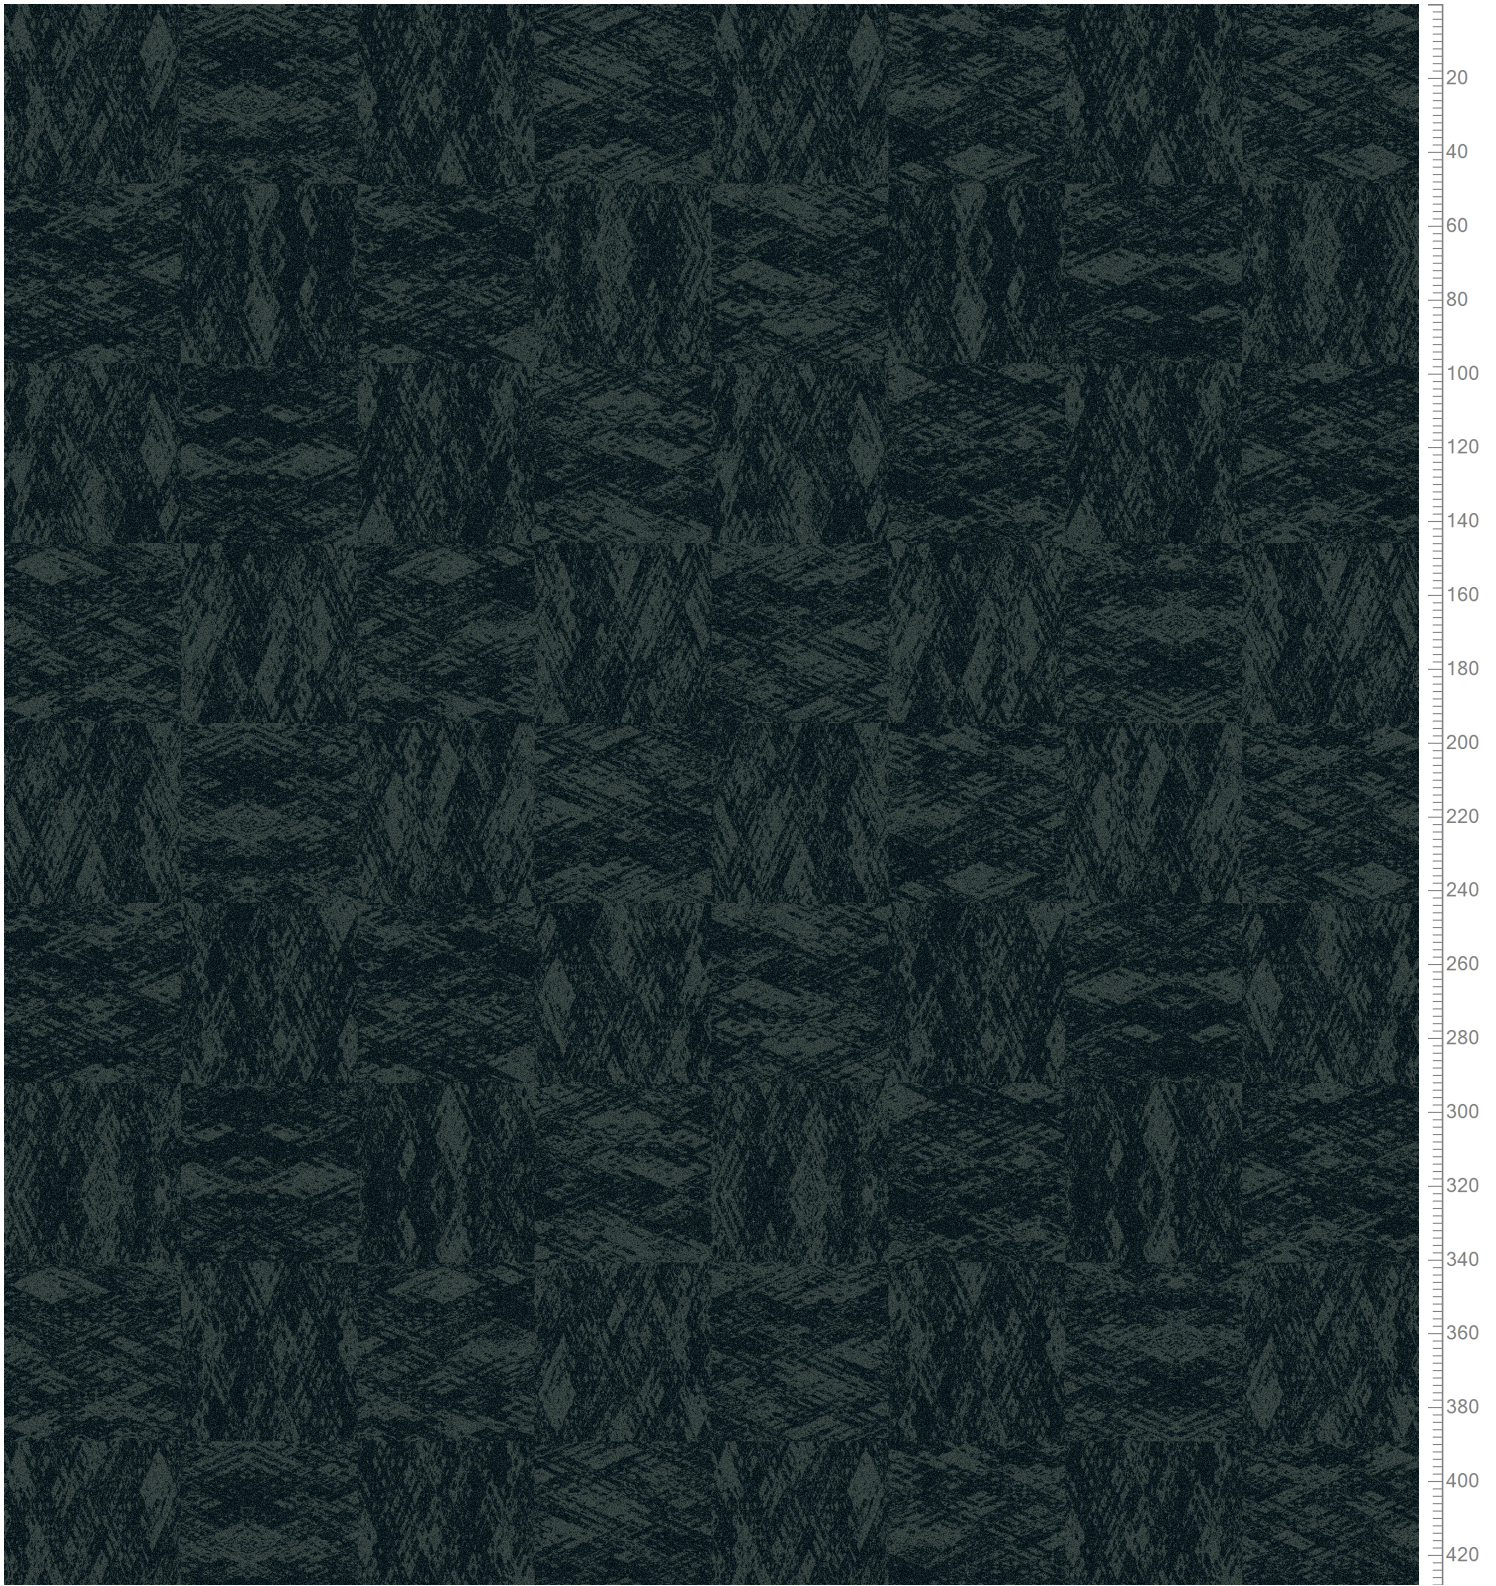

Design: RFM52952523
Version: EF36004MIX-4E

Date: 4-NOV-2016 hjj
Copyright: egetaepper a/s - Lykke
Approved by:

ege

DOK. F0011

Scala - Rawline
Tile : 48 x 48 cm Col k5295
Crepe, tile simulation, checkerboard only.

Repeat: X=390.1cm Y=390.1cm (Size Shown: X=390.14cm Y=428.24cm)

 K28603 K5295-3 16.08%	 K20012 Black 7.84%
--	---

Colors are approximation only. Physical sample must be approved for ordering.
Copyright: egetaepper a/s - Lykke